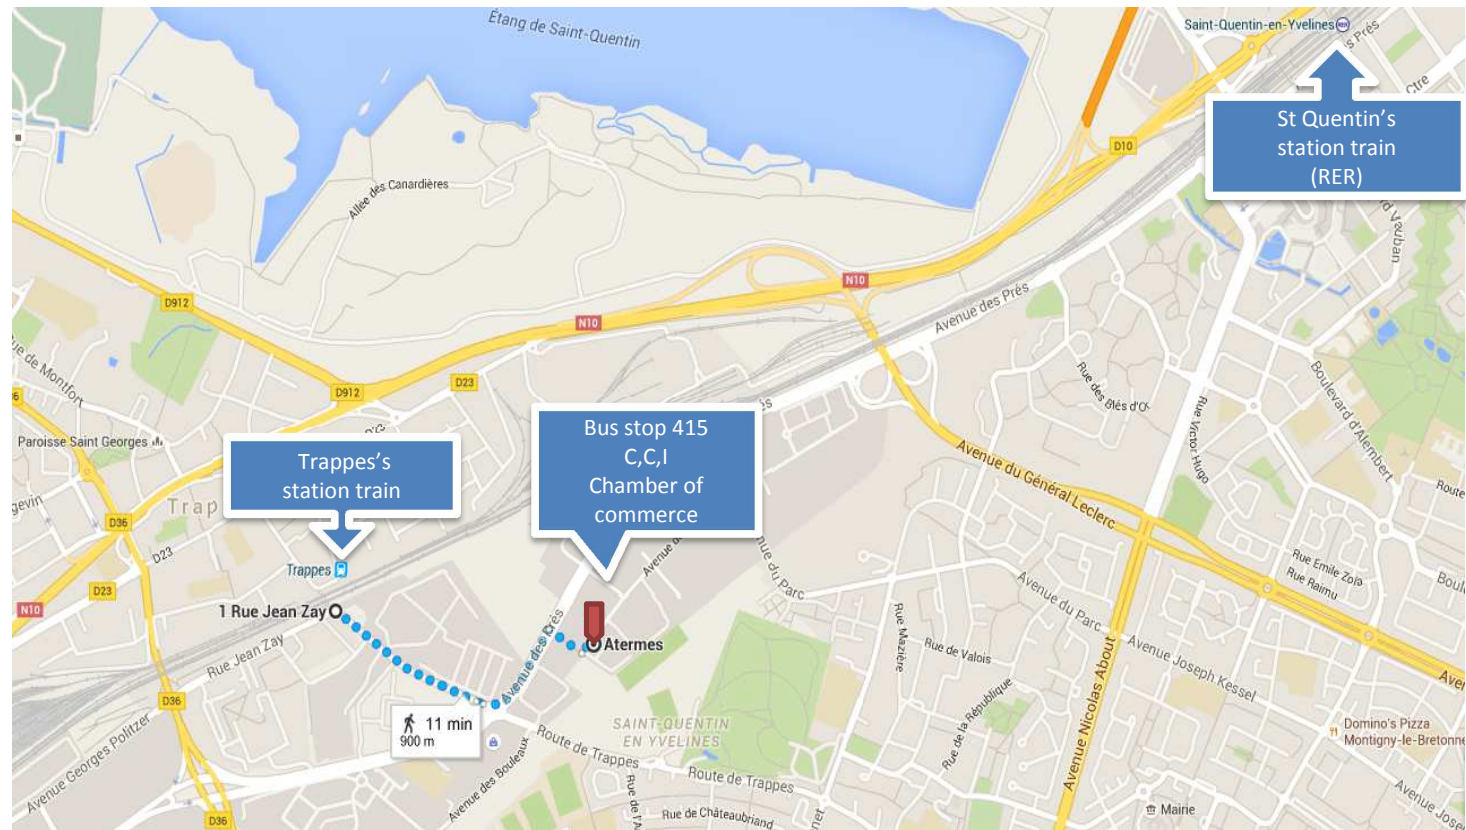

Access Map

Transportation facilities to reach Montigny-le-Bretonneux's site of ATERMES

4 Avenue des trois peuples
78180, Montigny-le-Bretonneux, France
Phone : +33 130 120 140
Fax : +33 130 600 403

Industrial Site, Salbris